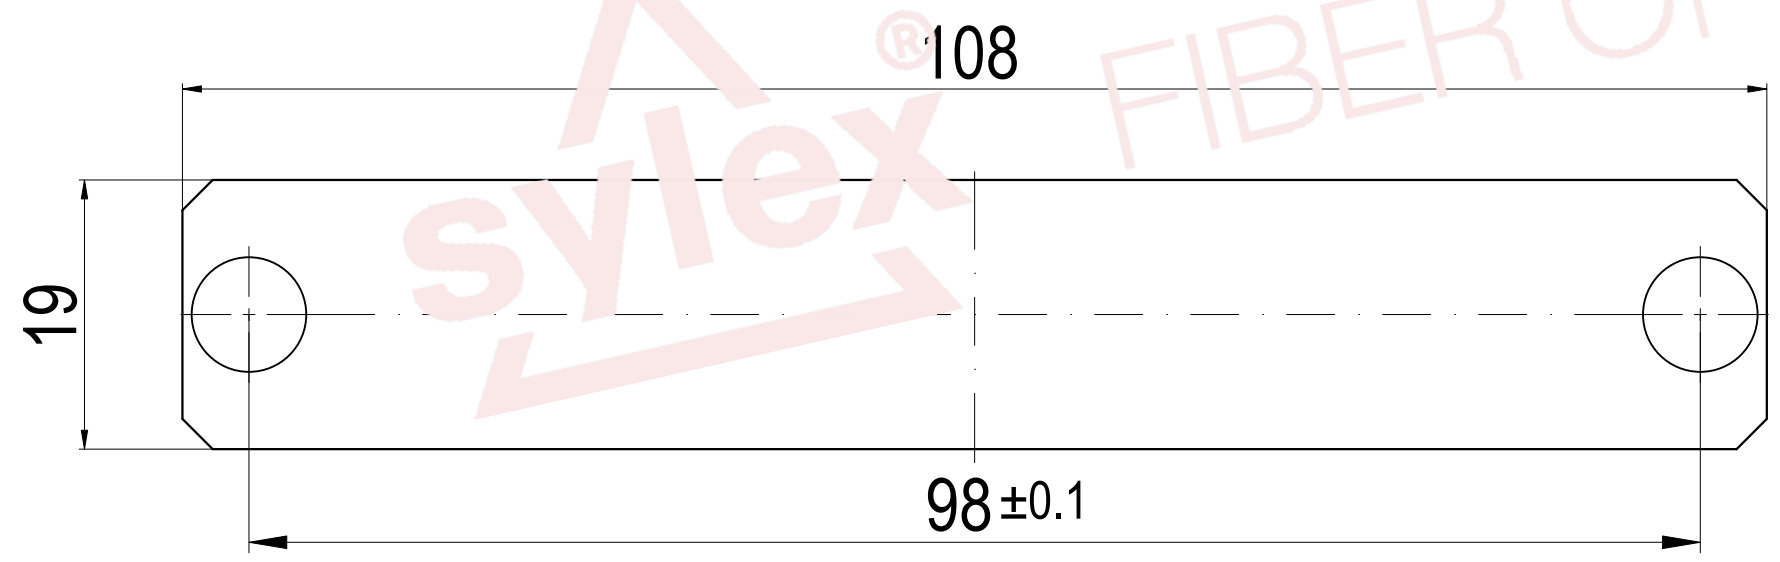

sylex[®] FIBER OPTICS

ORDERING CODE:	COLOUR
MPLT-BLN-BLH	BLACK

REVISION-DATE: A - 29.05.2014 CHANGE: - created a new drawing	DRAWN BY, DATE: J.Špilár 2014/05/29	TITLE: SEALING PLATE STANDARD HALF SIZE		
REVISION-DATE: X - DD.MM.YYYY CHANGE: XXX	CHECKED BY, DATE: D.Matuš 2014/05/30			
REVISION-DATE: X - DD.MM.YYYY CHANGE: XXX	APPROVED BY, DATE: I.Golian 2014/05/30	PRODUCT SPECIFICATION: ID 1133	DIMENSIONS IN MM UNLESS SPECIFIED	SCALE: NO SCALE
REVISION-DATE: X - DD.MM.YYYY CHANGE: XXX	PRODUCT NUMBER: MPLT-BLN-BLH	DRAWING NUMBER: 1-S-2958_1_A	SHEET NO. 1 of 1	
A		THIS DRAWING CONTAINS INFORMATION THAT IS PROPRIETARY TO SYLEX s.r.o AND ANY USE WITHOUT PRIOR WRITTEN PERMISSION IS PROHIBITED		
		SIZE A3		