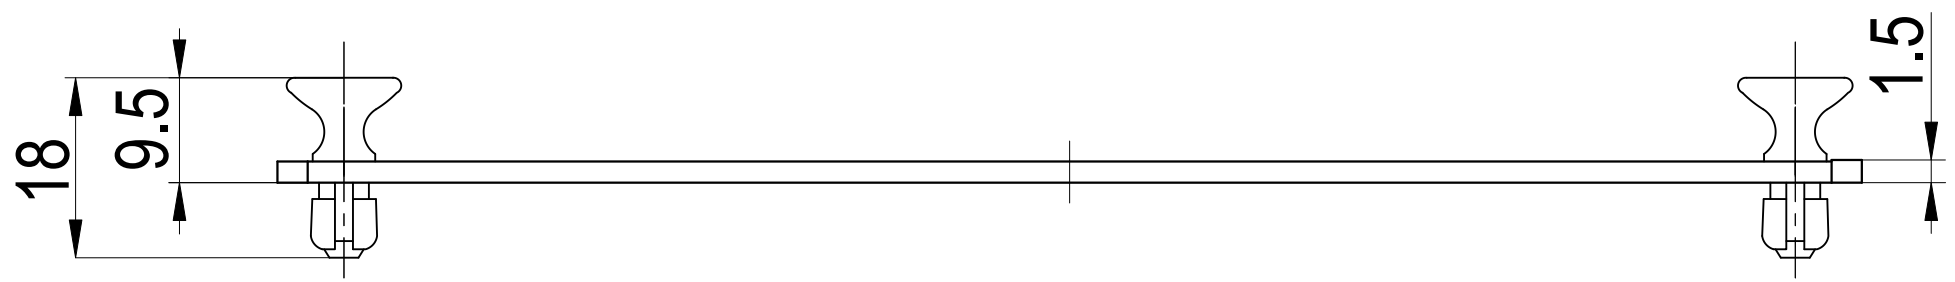

sylex[®] FIBER OPTICS

ORDERING CODE:	COLOUR
MPLT-BLN-BLH	BLACK

REVISION-DATE: A - 29.05.2014 CHANGE: - created a new drawing	DRAWN BY, DATE: J.Špilár 2014/05/29	TITLE: SEALING PLATE STANDARD HALF SIZE		
REVISION-DATE: X - DD.MM.YYYY CHANGE: XXX	CHECKED BY, DATE: D.Matuš 2014/05/30			
REVISION-DATE: X - DD.MM.YYYY CHANGE: XXX	APPROVED BY, DATE: I.Golian 2014/05/30	PRODUCT SPECIFICATION: ID 1133	DIMENSIONS IN MM UNLESS SPECIFIED	SCALE: NO SCALE
REVISION-DATE: X - DD.MM.YYYY CHANGE: XXX	PRODUCT NUMBER: MPLT-BLN-BLH	DRAWING NUMBER: 1-S-2958_1_A	SHEET NO. 1 of 1	
A		THIS DRAWING CONTAINS INFORMATION THAT IS PROPRIETARY TO SYLEX s.r.o AND ANY USE WITHOUT PRIOR WRITTEN PERMISSION IS PROHIBITED		
		SIZE A3		