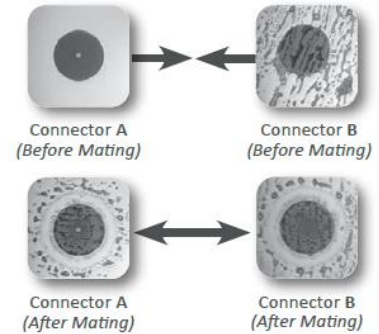

2. Prevent residue cross contamination