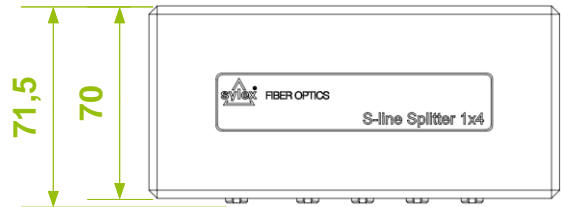

8 7 6 5 4 3 2 1

H
G
F
E
D
C
B
A

Front view

Top view

Side view

Real product example

Rear view

sylex® FIBER OPTICS

ALL DIMENSIONS IN MM (UNLESS SPECIFIED)			
DRAWN DATE : 10.2.2016	TITLE		
VERSION : 01	SPL-04 S-line Splitter 1x4 Product dimensions		
REVISION : 00	SHEET	1 OF 1	SCALE NONE
THIS DRAWING CONTAINS INFORMATION THAT IS PROPERTY OF SYLEX s.r.o. AND SHOULD NOT BE USED WITHOUT WRITTEN PERMISSION			