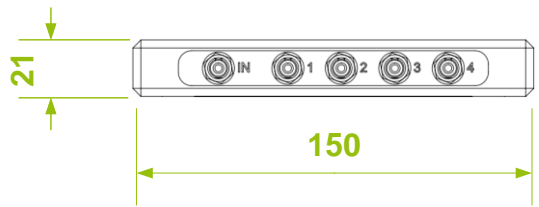

8 7 6 5 4 3 2 1

H
G
F
E
D
C
B
A

Front view

Top view

Side view

Real product example

Rear view

sylex® FIBER OPTICS

ALL DIMENSIONS IN MM (UNLESS SPECIFIED)			
DRAWN DATE : 10.2.2016	TITLE		
VERSION : 01	SPL-04 S-line Splitter 1x4 Product dimensions		
REVISION : 00	SHEET	1 OF 1	SCALE NONE
THIS DRAWING CONTAINS INFORMATION THAT IS PROPERTY OF SYLEX s.r.o. AND SHOULD NOT BE USED WITHOUT WRITTEN PERMISSION			