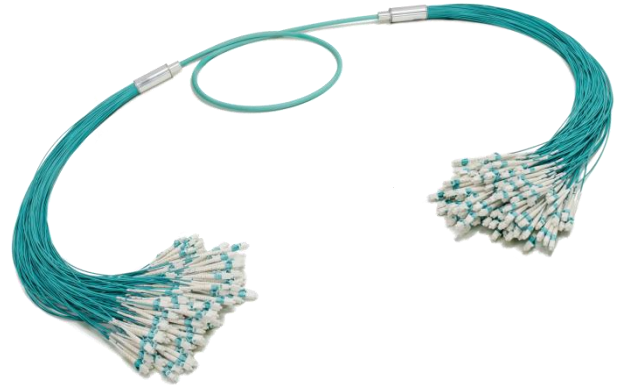

## LC-LC 144-fiber Duralino trunk, free tails simplex tubing

### Basic characteristics

- ▲ Durable material
- ▲ Compact
- ▲ Light weight

### Benefits

- ▲ Compact design of cable – outer diameter 8,5-8,9mm
- ▲ Durable metal fan-out