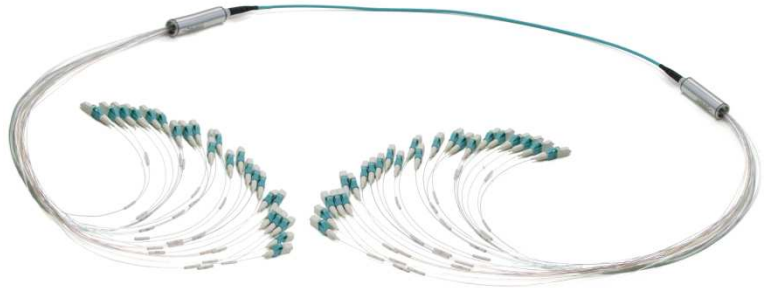

LC-LC 24-fiber Duralino trunk, free tails 900um transparent tubing

Basic characteristics

- ▲ Durable material
- ▲ Compact
- ▲ Light weight
- ▲ No gluing – no stress of fiber inside the fan-out

Benefits

- ▲ Compact design of cable – outer diameter only 3,8mm
- ▲ Durable metal fan-out

Applications

- ▲ DataCenter cabling
- ▲ Inside building interconnections
- ▲ Direct patching of ODFs

Temperature range

Controlled environment (-10°C/+60°C)

Cable parameters

| | | |
|--------------------|-----------------------|----------------|
| Jacket material | LSZH | |
| Cable construction | Round cable | |
| Outer diameter | 3,8mm | |
| Fiber count | 24 | |
| Fiber type | SM OS2 or MMF OM3/OM4 | |
| Temperature range | operation: | -10°C to +70°C |
| | storage: | -25°C to +70°C |
| | installation: | -5°C to +50°C |

LC-LC 24-fiber Duralino trunk, free tails 900um transparent tubing

Connector parameters

| | LC SM | LC MM |
|------------------|----------------------------|------------------|
| Compliance | Telcordia GR-326 | Telcordia GR-326 |
| Color of housing | Blue (UPC)/Green (APC) | Aqua/Magenta |
| Color of boot | White (UPC) or Green (APC) | White |
| Polish | Flat (UPC) or Angled (APC) | Flat (PC) |
| Insertion Loss | <0,25dB | <0,25dB |
| Return Loss | >50dB (UPC)/>60dB (APC) | >30dB |

Identification

Traceability label with unique serial number on both ends of cable assembly.

Packaging

Each assembly in plastic bag, bulk pack in cardboard box.
Longer lengths coiled on cardboard reel.

* Specifications are subject to change without notice