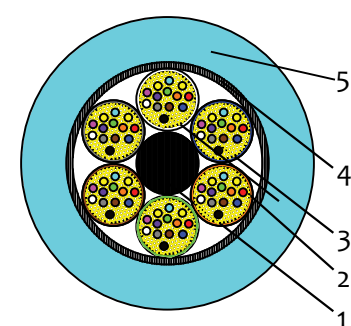

CONNECTION TABLE	
NUMBER OF FIBER	
1	1
⋮	⋮
THROUGH	⋮
72	72

LENGTH TOLERANCE		
Length interval(m)		Tolerance(m)
0 - 0,99	+	0,06
	-	0
1 - 7,99	+	0,11
	-	0
8 - 19,99	+	0,18
	-	0
20 - 49,99	+	0,23
	-	0
50 - 99,99	+	0,50
	-	0
100 - 199,99	+	1,00
	-	0
200 - 299,99	+	1,50
	-	0
> 300	+	3,00
	-	0

PRODUCT NUMBER:	L[m]	CONN 1	CONN 2	FIBER TYPE	CABLE JACKET COLOUR	LC CONN. BODY / BOOT COLOUR
1-112-112-720-1G1/Bo/XXXX	$L \pm \begin{smallmatrix} 0,XX \\ 0 \end{smallmatrix}$	LC/UPC	LC/UPC	OS2	YELLOW	BLUE / WHITE
1-113-113-720-1G1/Bo/XXXX	$L \pm \begin{smallmatrix} 0,XX \\ 0 \end{smallmatrix}$	LC/APC	LC/APC	OS2	YELLOW	GREEN / GREEN
1-110-110-720-6GB/Bo/XXXX	$L \pm \begin{smallmatrix} 0,XX \\ 0 \end{smallmatrix}$	LC/PC	LC/PC	OM3	AQUA	AQUA / WHITE
1-110-110-720-9GD/Bo/XXXX	$L \pm \begin{smallmatrix} 0,XX \\ 0 \end{smallmatrix}$	LC/PC	LC/PC	OM4	MAGENTA	MAGENTA / WHITE

XXXX in the PN represents length of assembly and varies for each length

CABLE PROFILE VIEW

- 1. CENTRAL FRP STRENGTH MEMBER
- 2. MICRO-BUNDLE
- 3. BARE FIBERS
- 4. STRAIN RELIEF ELEMENTS - ARAMID YARNS
- 5. OUTER JACKET - LSZH

- NOTES:
- 1 - DUST CAPS ARE INCLUDED, BUT NOT SHOWN
 - 2 - CUMULATIVE TEST REPORT SYX-CTR-01 OF MEASURED IL AND RL VALUES SENT ON DEMAND IN ELECTRONIC FORM
 - 3 - OM3, OM4 - IL<0.25dB, RL>30dB, 850nm & 1300nm
OS2 - IL<0.25dB, LC/APC - RL>60dB, 1310nm & 1550nm
LC/UPC - RL>50dB, 1310nm & 1550nm
 - 4 - VISUAL ASPECT CHECK ACCORDING TO IEC 61300-3-35.
END FACE GEOMETRY ACCORDING TO TELCORDIA GR-326
 - 5 - ALL CONNECTORS BUNDLED AND WRAPPED IN BUBBLE FOIL SLEEVE (POS.6)
 - 6 - ASSEMBLY WITH LENGTH BELOW 50MTRS PACKED IN SEALED PE BAG,
BULK PACK IN OUTER CARDBOARD BOX.
LONGER ASSEMBLY THEN 50MTRS COILED ON CARDBOARD REEL,
INSERTED IN CARDBOARD BOX ACCORDING TO SYLEX STANDARD 1-S-0011
 - 7 - SYLEX-SX-O LABEL ON PRODUCT PACKAGING AND OUTER CARDBOARD BOX