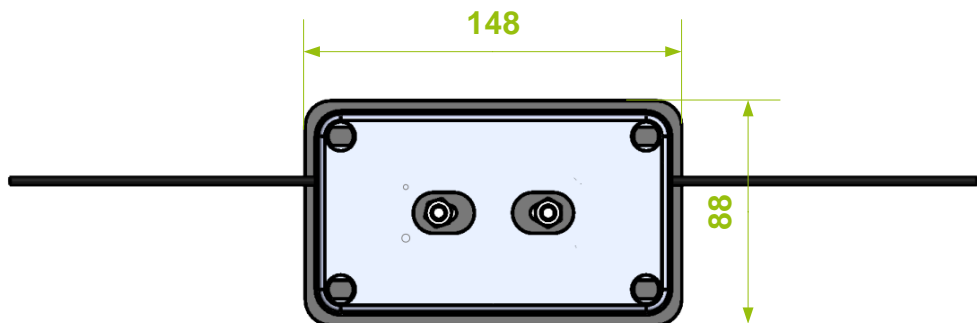

Product dimensions:

Top view

Front view

3D view

ALL DIMENSIONS IN MM (UNLESS SPECIFIED)

DRAWN DATE : 19.10.2020

VERSION : 01

REVISION : 00

TITLE

OPC-01 Outdoor Protective Cover for spot-weldable sensors

SHEET 1 OF 1

SCALE NONE

THIS DRAWING CONTAINS INFORMATION THAT IS PROPERTY OF SYLEX s.r.l. AND SHOULD NOT BE USED WITHOUT WRITTEN PERMISSION