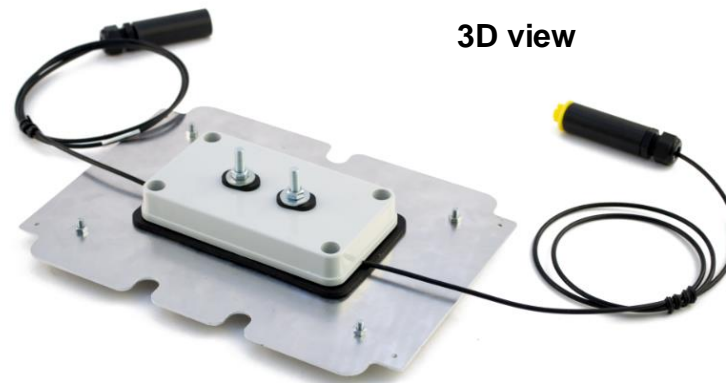

Product dimensions:

Top view

Front view

3D view

ALL DIMENSIONS IN MM (UNLESS SPECIFIED)

DRAWN DATE : 19.10.2020

VERSION : 01

REVISION : 00

TITLE

OPC-01 Outdoor Protective Cover for spot-weldable sensors

SHEET 1 OF 1

SCALE NONE

THIS DRAWING CONTAINS INFORMATION THAT IS PROPERTY OF SYLEX s.r.l. AND SHOULD NOT BE USED WITHOUT WRITTEN PERMISSION