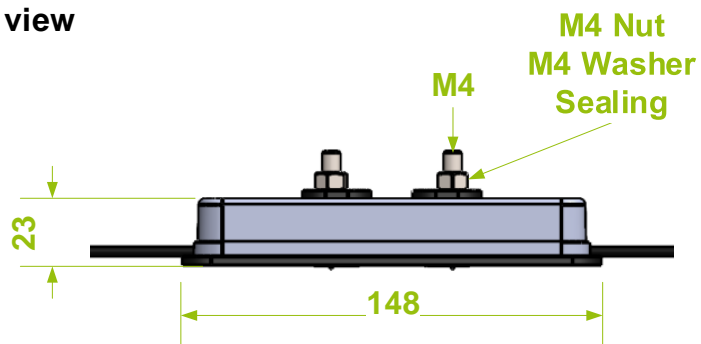

Product dimensions:

Top view

Front view

3D view

ALL DIMENSIONS IN MM (UNLESS SPECIFIED)

DRAWN DATE : 19.10.2020

VERSION : 01

REVISION : 00

TITLE

OPC-01 Outdoor Protective Cover for spot-weldable sensors

SHEET 1 OF 1

SCALE NONE

THIS DRAWING CONTAINS INFORMATION THAT IS PROPERTY OF SYLEX s.r.l. AND SHOULD NOT BE USED WITHOUT WRITTEN PERMISSION