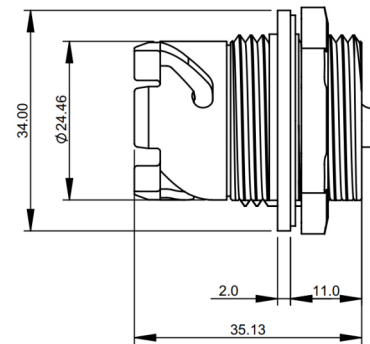

IP LCD inline adaptor

IP LCD bulkhead adaptor

ORDERING CODE

RXXX-XXX-xxx

- B - Blue LCD adaptor colour
- G - Green LCD adaptor colour
- A - Aqua LCD adaptor color
- M - Magenta LCD adaptor color
- G - IP LCD bulkhead adaptor, H - IP LCD inline adaptor

FIBER OPTICS

REVISION-DATE: A - 22.10.2021	CHANGE:	DRAWN BY, DATE: M.Ruzbarsky 2021/10/22	TITLE: IP LCD bulkhead adaptor IP LCD inline adaptor		
New drawing		CHECKED BY, DATE: L.Miskerik			
REVISION-DATE:	CHANGE:	APPROVED BY, DATE: Matus/Smelh.	PRODUCT SPECIFICATION: -	DIMENSIONS IN MM UNLESS SPECIFIED	SCALE: NO SCALE
REVISION-DATE:	CHANGE:	PRODUCT NUMBER: RXXX-XXX-xxx	DRAWING NUMBER: 1-W-8700_1_A	SHEET NO. 1 of 1	
		THIS DRAWING CONTAINS INFORMATION THAT IS PROPRIETARY TO SYLEX s.r.o AND ANY USE WITHOUT PRIOR WRITTEN PERMISSION IS PROHIBITED			SIZE A3