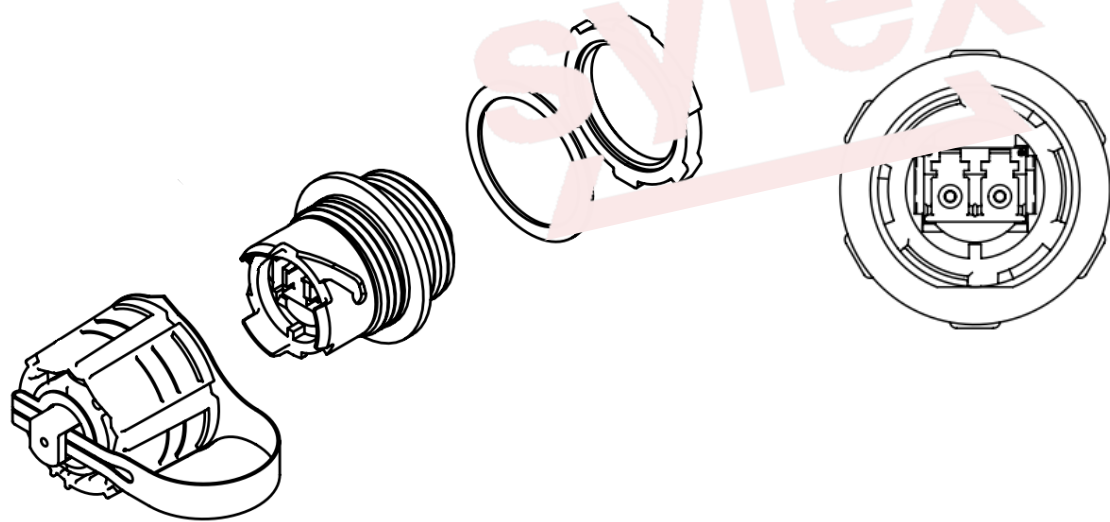

IP LCD inline adaptor

IP LCD bulkhead adaptor

ORDERING CODE

RXXX-XXX-xxx

- B - Blue LCD adaptor colour
- G - Green LCD adaptor colour
- A - Aqua LCD adaptor color
- M - Magenta LCD adaptor color
- G - IP LCD bulkhead adaptor, H - IP LCD inline adaptor

FIBER OPTICS

REVISION-DATE: A - 22.10.2021	CHANGE:	DRAWN BY, DATE: M.Ruzbarsky 2021/10/22	TITLE: IP LCD bulkhead adaptor IP LCD inline adaptor		
New drawing		CHECKED BY, DATE: L.Miskerik			
REVISION-DATE:	CHANGE:	APPROVED BY, DATE: Matus/Smelh.	PRODUCT SPECIFICATION: -	DIMENSIONS IN MM UNLESS SPECIFIED	SCALE: NO SCALE
REVISION-DATE:	CHANGE:	PRODUCT NUMBER: RXXX-XXX-xxx	DRAWING NUMBER: 1-W-8700_1_A	SHEET NO. 1 of 1	
		THIS DRAWING CONTAINS INFORMATION THAT IS PROPRIETARY TO SYLEX s.r.o AND ANY USE WITHOUT PRIOR WRITTEN PERMISSION IS PROHIBITED			SIZE A3