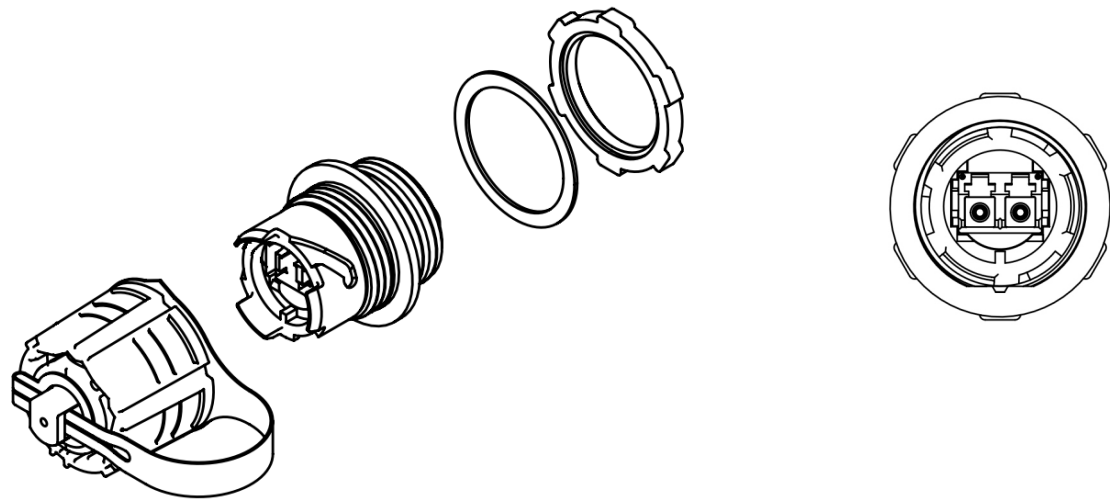

IP LCD inline adaptor

IP LCD bulkhead adaptor

ORDERING CODE

RXXX-XXX-xxx

- B - Blue LCD adaptor colour
- G - Green LCD adaptor colour
- A - Aqua LCD adaptor color
- M - Magenta LCD adaptor color
- G - IP LCD bulkhead adaptor, H - IP LCD inline adaptor

FIBER OPTICS

REVISION-DATE: A - 22.10.2021	CHANGE:	DRAWN BY, DATE: M.Ruzbarsky 2021/10/22	TITLE: IP LCD bulkhead adaptor IP LCD inline adaptor		
New drawing		CHECKED BY, DATE: L.Miskerik			
REVISION-DATE:	CHANGE:	APPROVED BY, DATE: Matus/Smelh.	PRODUCT SPECIFICATION: -	DIMENSIONS IN MM UNLESS SPECIFIED	SCALE: NO SCALE
REVISION-DATE:	CHANGE:	PRODUCT NUMBER: RXXX-XXX-xxx	DRAWING NUMBER: 1-W-8700_1_A	SHEET NO. 1 of 1	
		THIS DRAWING CONTAINS INFORMATION THAT IS PROPRIETARY TO SYLEX s.r.o AND ANY USE WITHOUT PRIOR WRITTEN PERMISSION IS PROHIBITED			SIZE A3