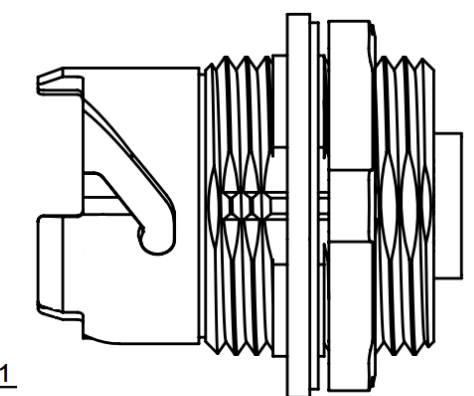

IP LCD inline adaptor

IP LCD bulkhead adaptor

ORDERING CODE

RXXX-XXX-xxx

- B - Blue LCD adaptor colour
- G - Green LCD adaptor colour
- A - Aqua LCD adaptor color
- M - Magenta LCD adaptor color
- G - IP LCD bulkhead adaptor, H - IP LCD inline adaptor

FIBER OPTICS

REVISION-DATE: A - 22.10.2021	CHANGE:	DRAWN BY, DATE: M.Ruzbarsky 2021/10/22	TITLE: IP LCD bulkhead adaptor IP LCD inline adaptor		
New drawing		CHECKED BY, DATE: L.Miskerik			
REVISION-DATE:	CHANGE:	APPROVED BY, DATE: Matus/Smelh.	PRODUCT SPECIFICATION: -	DIMENSIONS IN MM UNLESS SPECIFIED	SCALE: NO SCALE
REVISION-DATE:	CHANGE:	PRODUCT NUMBER: RXXX-XXX-xxx	DRAWING NUMBER: 1-W-8700_1_A	SHEET NO. 1 of 1	
		THIS DRAWING CONTAINS INFORMATION THAT IS PROPRIETARY TO SYLEX s.r.o AND ANY USE WITHOUT PRIOR WRITTEN PERMISSION IS PROHIBITED			SIZE A3