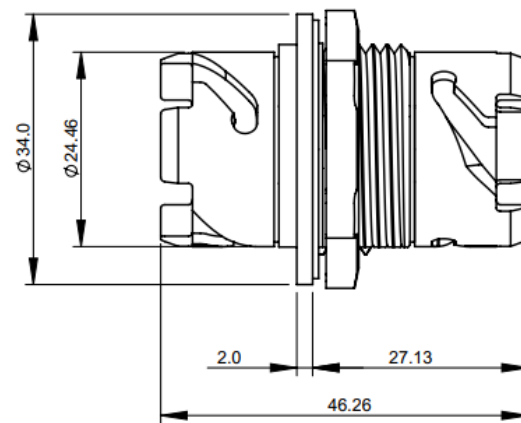

IP LCD inline adaptor

IP LCD bulkhead adaptor

ORDERING CODE

RXXX-XXX-xxx

- B - Blue LCD adaptor colour
- G - Green LCD adaptor colour
- A - Aqua LCD adaptor color
- M - Magenta LCD adaptor color
- G - IP LCD bulkhead adaptor, H - IP LCD inline adaptor

FIBER OPTICS

REVISION-DATE: A - 22.10.2021	CHANGE:	DRAWN BY, DATE: M.Ruzbarsky 2021/10/22	TITLE: IP LCD bulkhead adaptor IP LCD inline adaptor		
New drawing		CHECKED BY, DATE: L.Miskerik			
REVISION-DATE:	CHANGE:	APPROVED BY, DATE: Matus/Smelh.	PRODUCT SPECIFICATION: -	DIMENSIONS IN MM UNLESS SPECIFIED	SCALE: NO SCALE
REVISION-DATE:	CHANGE:	PRODUCT NUMBER: RXXX-XXX-xxx	DRAWING NUMBER: 1-W-8700_1_A	SHEET NO. 1 of 1	
		THIS DRAWING CONTAINS INFORMATION THAT IS PROPRIETARY TO SYLEX s.r.o AND ANY USE WITHOUT PRIOR WRITTEN PERMISSION IS PROHIBITED			SIZE A3