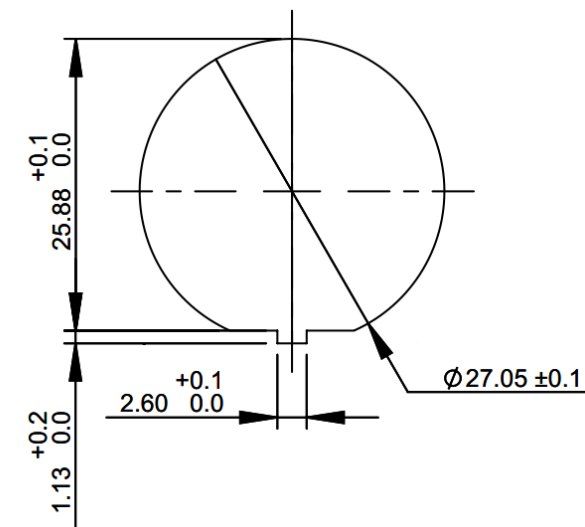

IP LCD inline adaptor

IP LCD bulkhead adaptor

ORDERING CODE

RXXX-XXX-xxx

- B - Blue LCD adaptor colour
- G - Green LCD adaptor colour
- A - Aqua LCD adaptor color
- M - Magenta LCD adaptor color
- G - IP LCD bulkhead adaptor, H - IP LCD inline adaptor

FIBER OPTICS

REVISION-DATE: A - 22.10.2021	CHANGE:	DRAWN BY, DATE: M.Ruzbarsky 2021/10/22	TITLE: IP LCD bulkhead adaptor IP LCD inline adaptor		
New drawing		CHECKED BY, DATE: L.Miskerik			
REVISION-DATE:	CHANGE:	APPROVED BY, DATE: Matus/Smelh.	PRODUCT SPECIFICATION: -	DIMENSIONS IN MM UNLESS SPECIFIED	SCALE: NO SCALE
REVISION-DATE:	CHANGE:	PRODUCT NUMBER: RXXX-XXX-xxx	DRAWING NUMBER: 1-W-8700_1_A	SHEET NO. 1 of 1	
		THIS DRAWING CONTAINS INFORMATION THAT IS PROPRIETARY TO SYLEX s.r.o AND ANY USE WITHOUT PRIOR WRITTEN PERMISSION IS PROHIBITED			SIZE A3