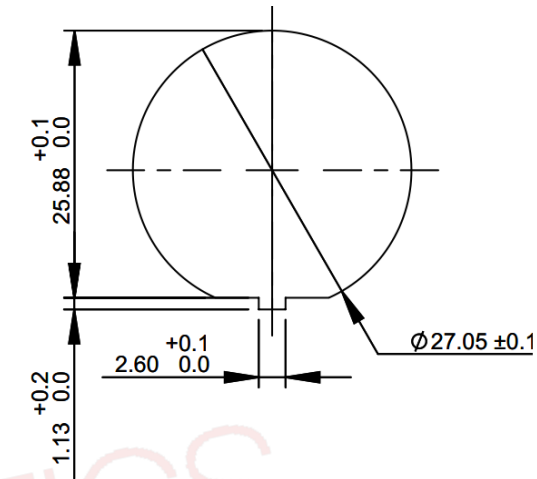

IP LCD inline adaptor

IP LCD bulkhead adaptor

ORDERING CODE

RXXX-XXX-xxx

- B - Blue LCD adaptor colour
- G - Green LCD adaptor colour
- A - Aqua LCD adaptor color
- M - Magenta LCD adaptor color
- G - IP LCD bulkhead adaptor, H - IP LCD inline adaptor

FIBER OPTICS

REVISION-DATE: A - 22.10.2021	CHANGE:	DRAWN BY, DATE: M.Ruzbarsky 2021/10/22	TITLE: IP LCD bulkhead adaptor IP LCD inline adaptor		
New drawing		CHECKED BY, DATE: L.Miskerik			
REVISION-DATE:	CHANGE:	APPROVED BY, DATE: Matus/Smelh.	PRODUCT SPECIFICATION: -	DIMENSIONS IN MM UNLESS SPECIFIED	SCALE: NO SCALE
REVISION-DATE:	CHANGE:	PRODUCT NUMBER: RXXX-XXX-xxx	DRAWING NUMBER: 1-W-8700_1_A	SHEET NO. 1 of 1	
		THIS DRAWING CONTAINS INFORMATION THAT IS PROPRIETARY TO SYLEX s.r.o AND ANY USE WITHOUT PRIOR WRITTEN PERMISSION IS PROHIBITED			SIZE A3